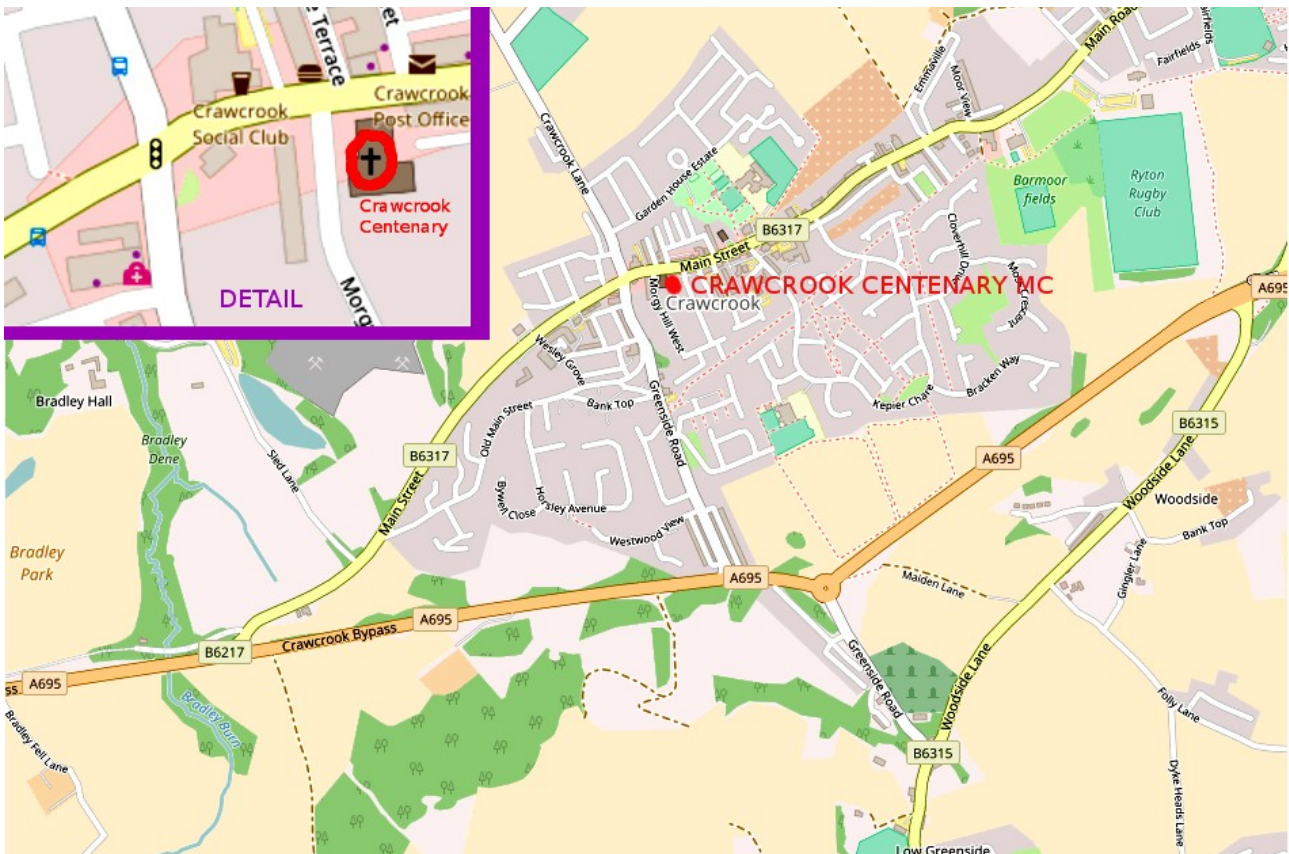

MAP AND DIRECTIONS FOR CRAWCROOK CENTENARY METHODIST CHURCH

Postcode: NE40 4TY

LatLong: 54.9663°N, 1.7898°W

UKNG: NZ 1355 6354

TRAVELLING EAST (A695 PRUDHOE to BLAYDON)

Turn left from A695 onto the B6317 (marked Ryton) ignoring the next left turn to Bradley Hall. Continue on A695 (Main Street) about 1.2km ($\frac{3}{4}$ mile) to the traffic lights. Continue straight and Crawcrook Centenary MC is 80m past the traffic lights on the right.

TRAVELLING WEST (A695 BLAYDON TO PRUDHOE)

Continue straight on the A695 past the junction for the B6315 (ignore signs for Ryton and Woodside/Greenside). At the next roundabout, continue straight (A695) and take the next right (marked Crawcrook & Wylam). Continue for 600m ($\frac{3}{8}$ mile) and turn right at the traffic lights. Crawcrook Centenary MC is 80m past the traffic lights on the right.

Maps from OpenStreetMap